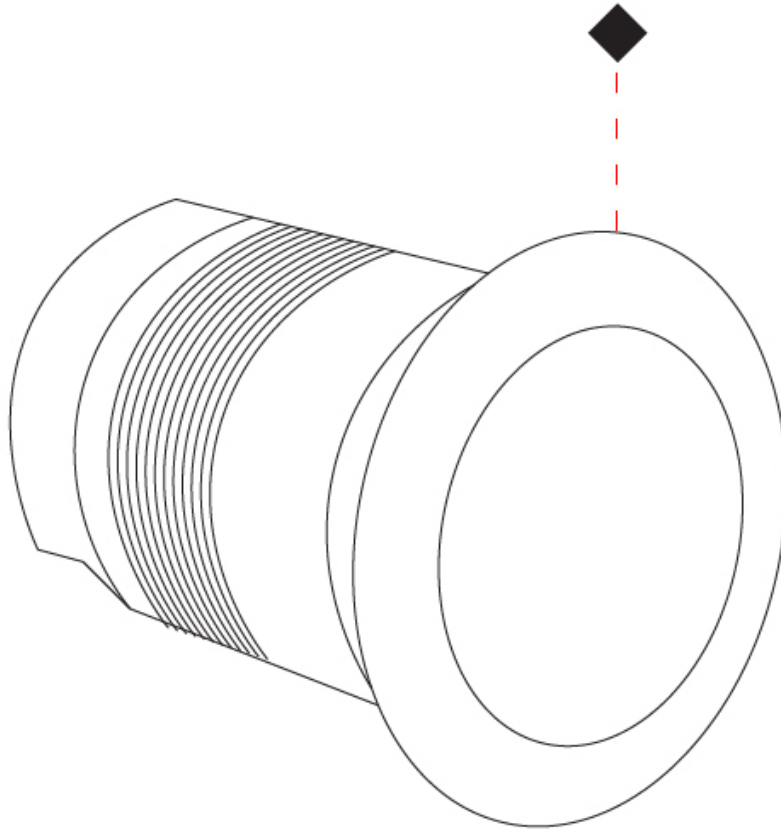

E12I0011-

PROJECT

TYPE

SPECIFIER

QUANTITY

DATE

E